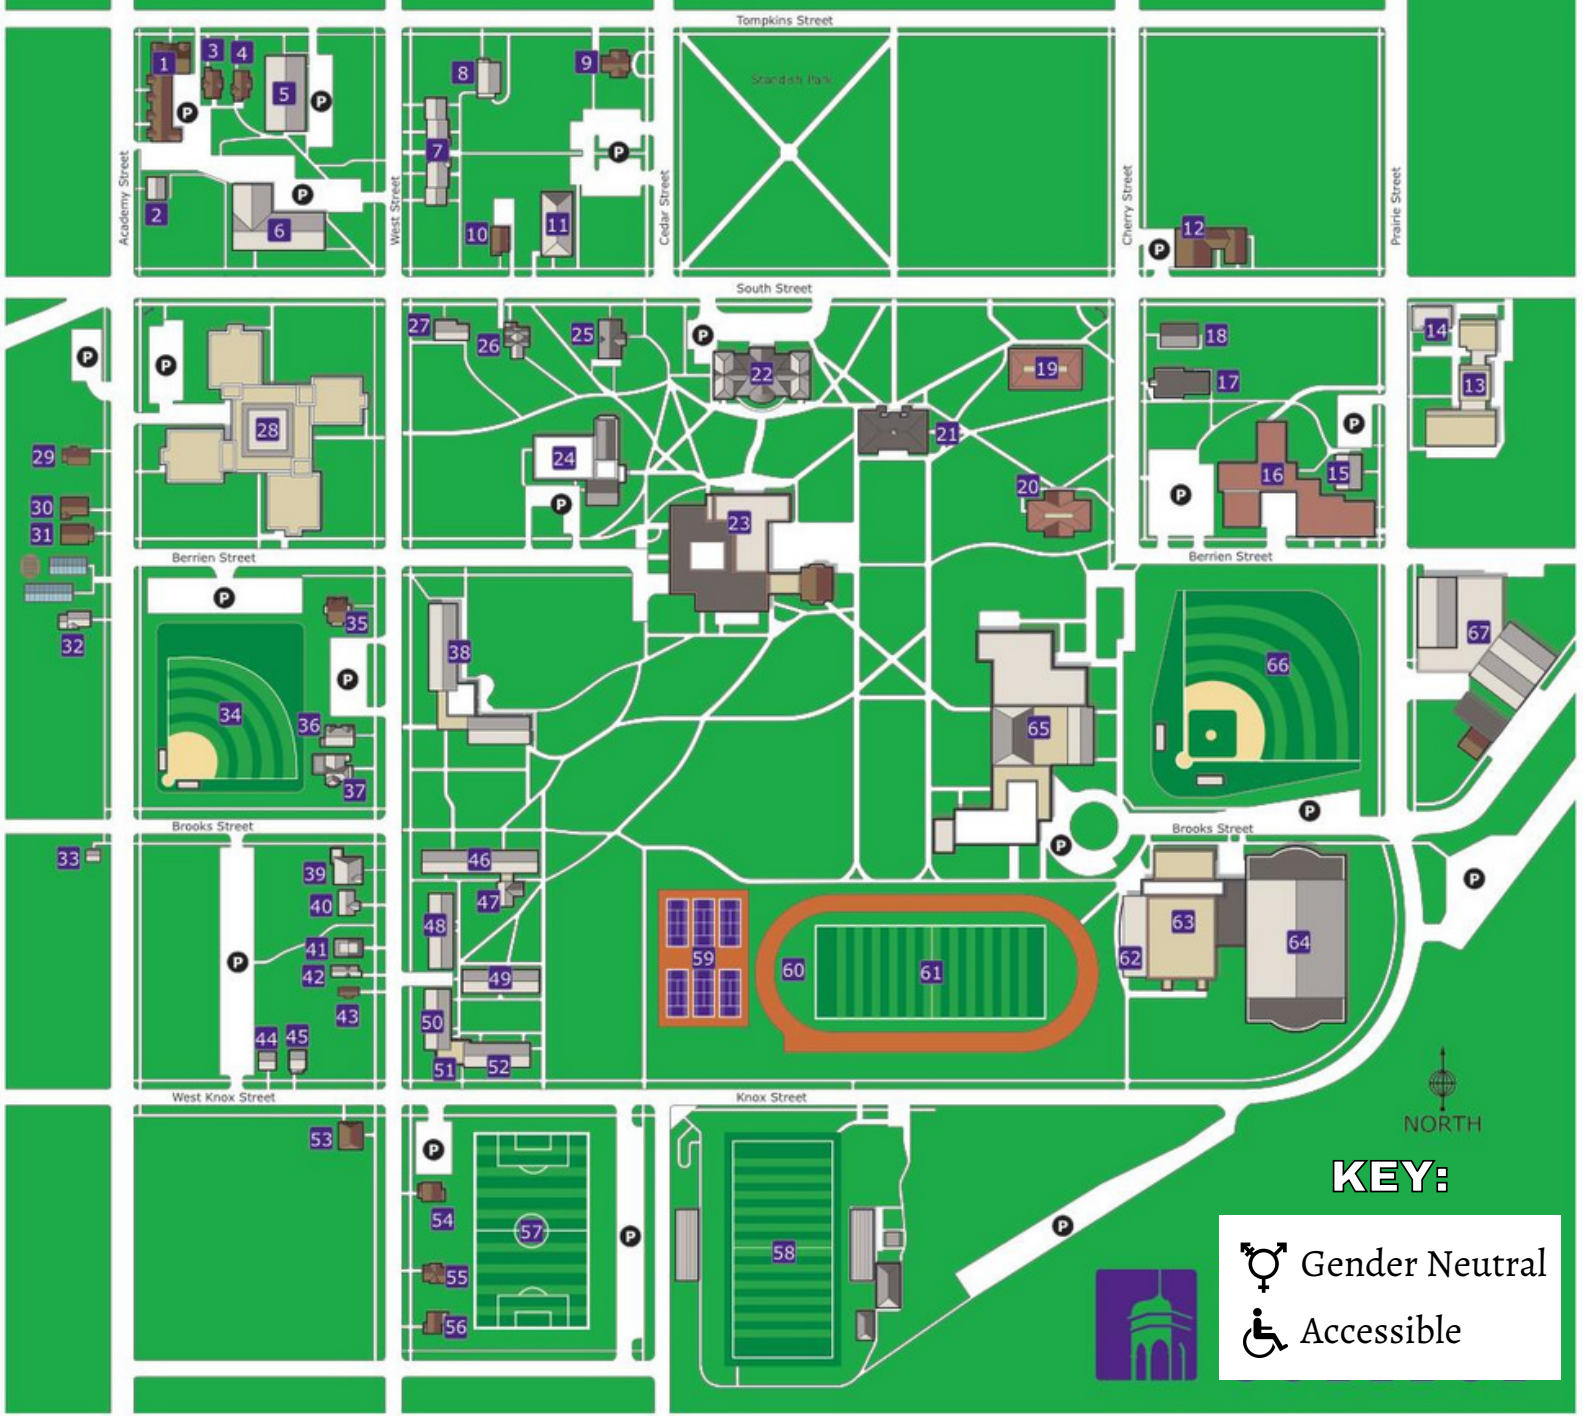

Gender-Inclusive Bathroom Map

Knox College – last updated: June 2023

GN - Gender neutral or gender inclusive

ADA - compliant with the Americans with Disabilities Act; Accessible bathrooms

Academic & Administrative Buildings, Open during Business Hours

- 15. Admin Services Building**2 single stalls, gender marked
- 22. Alumni Hall**1st and 3rd floor, 4 GN single stalls, ADA
- 12. Borzello Hall**.....East side, single stall
- 65. Center for the Fine Arts**.....1st floor, GN single stall, next to Kresge, ADA
- 36. Center for Teaching and Learning**1st floor, GN single stall, ADA
- 14. Communications Office**2 single stalls, gender marked
- 19. George Davis Hall**.....1st floor, GN single stall
- 10. Gender & Sexuality Center**.....1st floor, GN single stall
- 51. Health and Counseling Center**1st floor, single stall, ADA
- 18. HOPE Center**.....Basement, 2 multi-stall GN bathrooms, ADA

Academic & Administrative Buildings [Continued] Open during Business Hours

- 27. Howard Wilson House**.....2 GN single stalls, ADA, *open for events or by request*
- 17. Old Jail**.....1st floor, unmarked single stall
- 21. Old Main**2nd Floor, 2 GN single stalls on the east and west sides of building
- 38. Post Lobby**.....1 single stall
- 24. Seymour Library** 1st floor, 2 GN single stalls
- 23. Seymour Union**.....1st floor, GN single stall, ADA, *open 24/7*
- 48. Share Shop (Conger-Neal Basement)**1 single stall
- 47. Sustainability Cottage**GN single stall, ADA
- 28. Umbeck Science-Mathematics Center**.....1st floor - B wing, GN multi-stall, ADA
- 67. Warehouse**single stall, ADA
- 13. Whitcomb Art Center**2 GN single stall on each floor, ADA