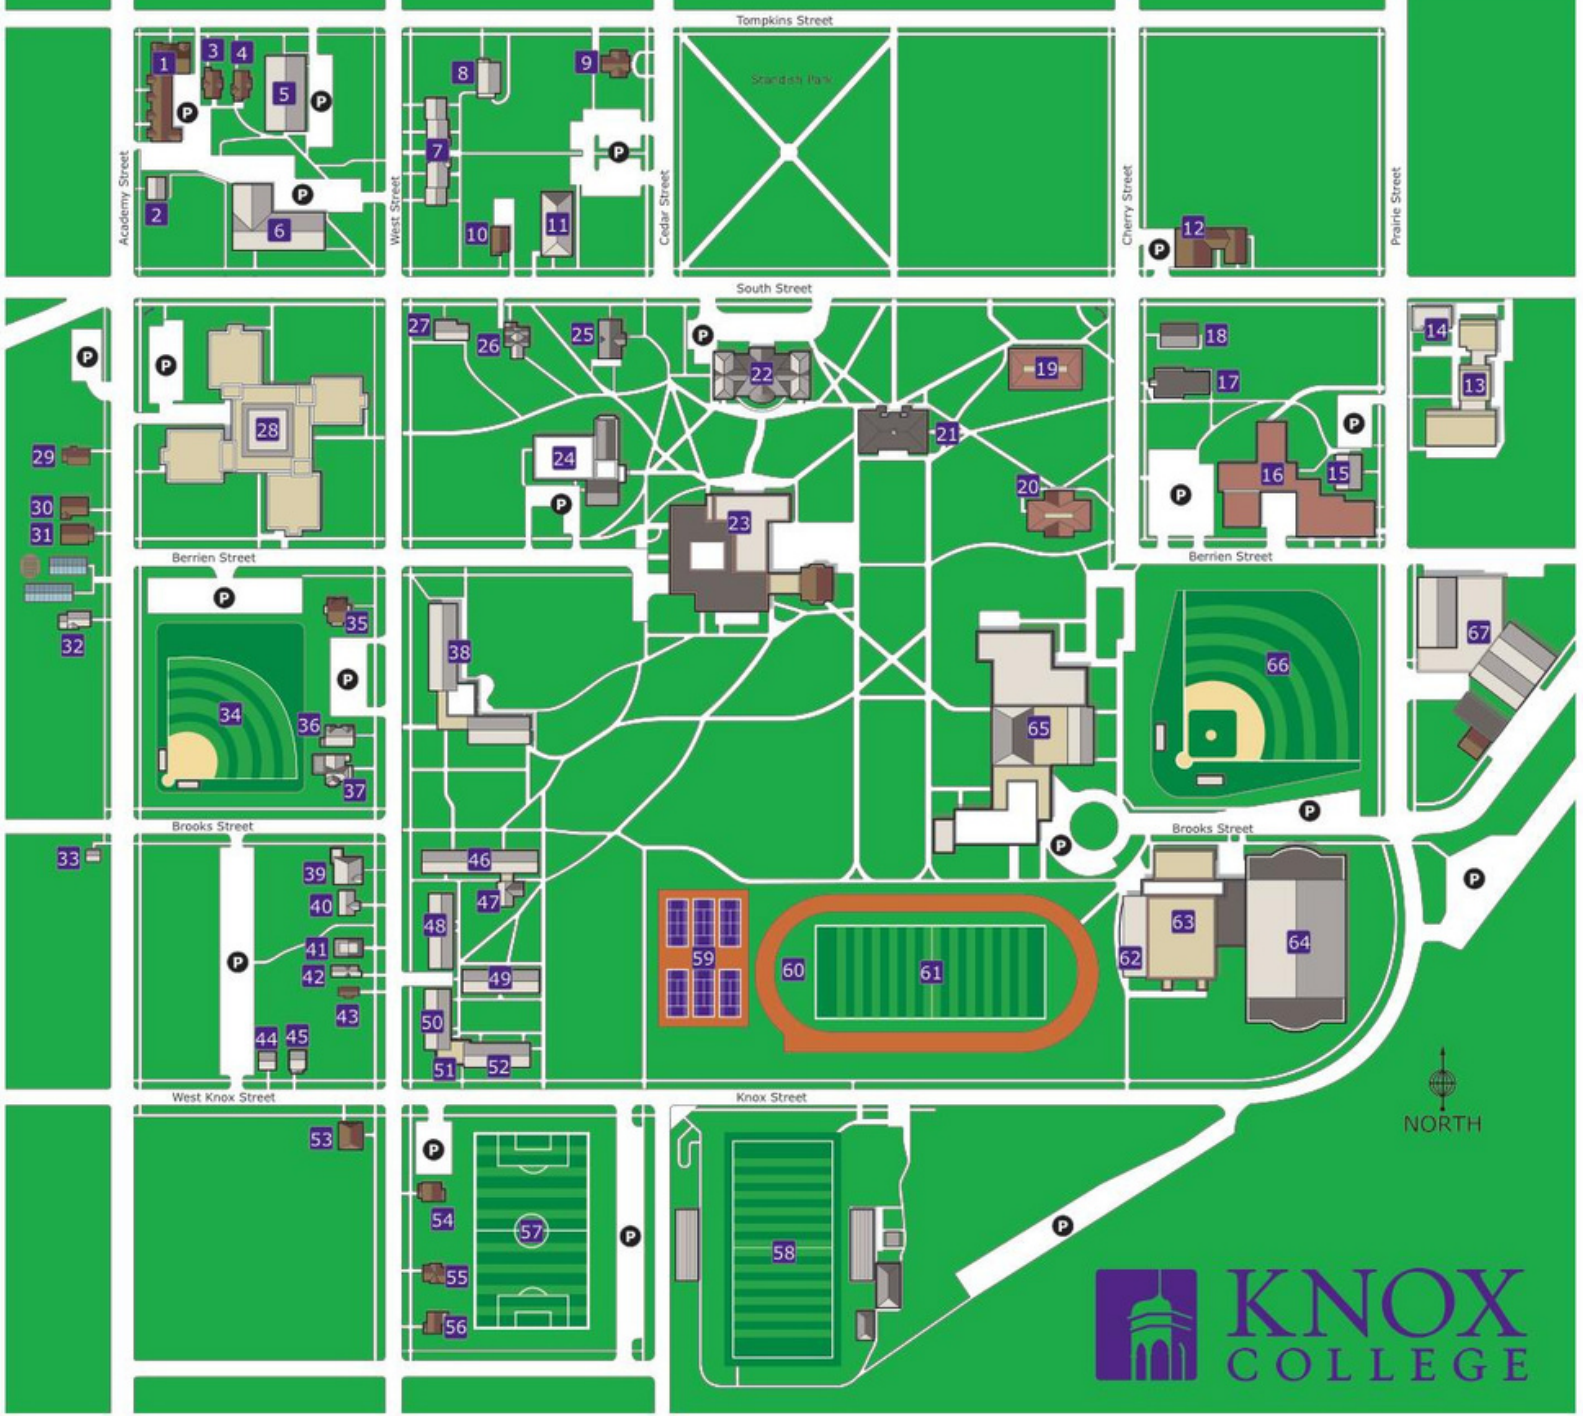

Gender-Inclusive Bathroom Map

Knox College – last updated: June 2023

GN - Gender neutral or gender inclusive

ADA - compliant with the Americans with Disabilities Act; Accessible bathrooms

Academic & Administrative Buildings, Open during Business Hours

- 15. Admin Services Building**2 single stalls, gender marked
- 22. Alumni Hall**1st and 3rd floor, 4 GN single stalls, ADA
- 12. Borzello Hall**.....East side, single stall
- 65. Center for the Fine Arts**.....1st floor, GN single stall, next to Kresge, ADA
- 36. Center for Teaching and Learning**1st floor, GN single stall, ADA
- 14. Communications Office**2 single stalls, gender marked
- 19. George Davis Hall**.....1st floor, GN single stall
- 10. Gender & Sexuality Center**.....1st floor, GN single stall
- 51. Health and Counseling Center**1st floor, single stall, ADA
- 18. HOPE Center**.....Basement, 2 multi-stall GN bathrooms, ADA

Academic & Administrative Buildings [Continued] Open during Business Hours

- 27. Howard Wilson House**.....2 GN single stalls, ADA, *open for events or by request*
- 17. Old Jail**.....1st floor, unmarked single stall
- 21. Old Main**2nd Floor, 2 GN single stalls on the east and west sides of building
- 38. Post Lobby**.....1 single stall
- 24. Seymour Library** 1st floor, 2 GN single stalls
- 23. Seymour Union**.....1st floor, GN single stall, ADA, *open 24/7*
- 48. Share Shop (Conger-Neal Basement)**1 single stall
- 47. Sustainability Cottage**GN single stall, ADA
- 28. Umbeck Science-Mathematics Center**.....1st floor - B wing, GN multi-stall, ADA
- 67. Warehouse**single stall, ADA
- 13. Whitcomb Art Center**2 GN single stall on each floor, ADA