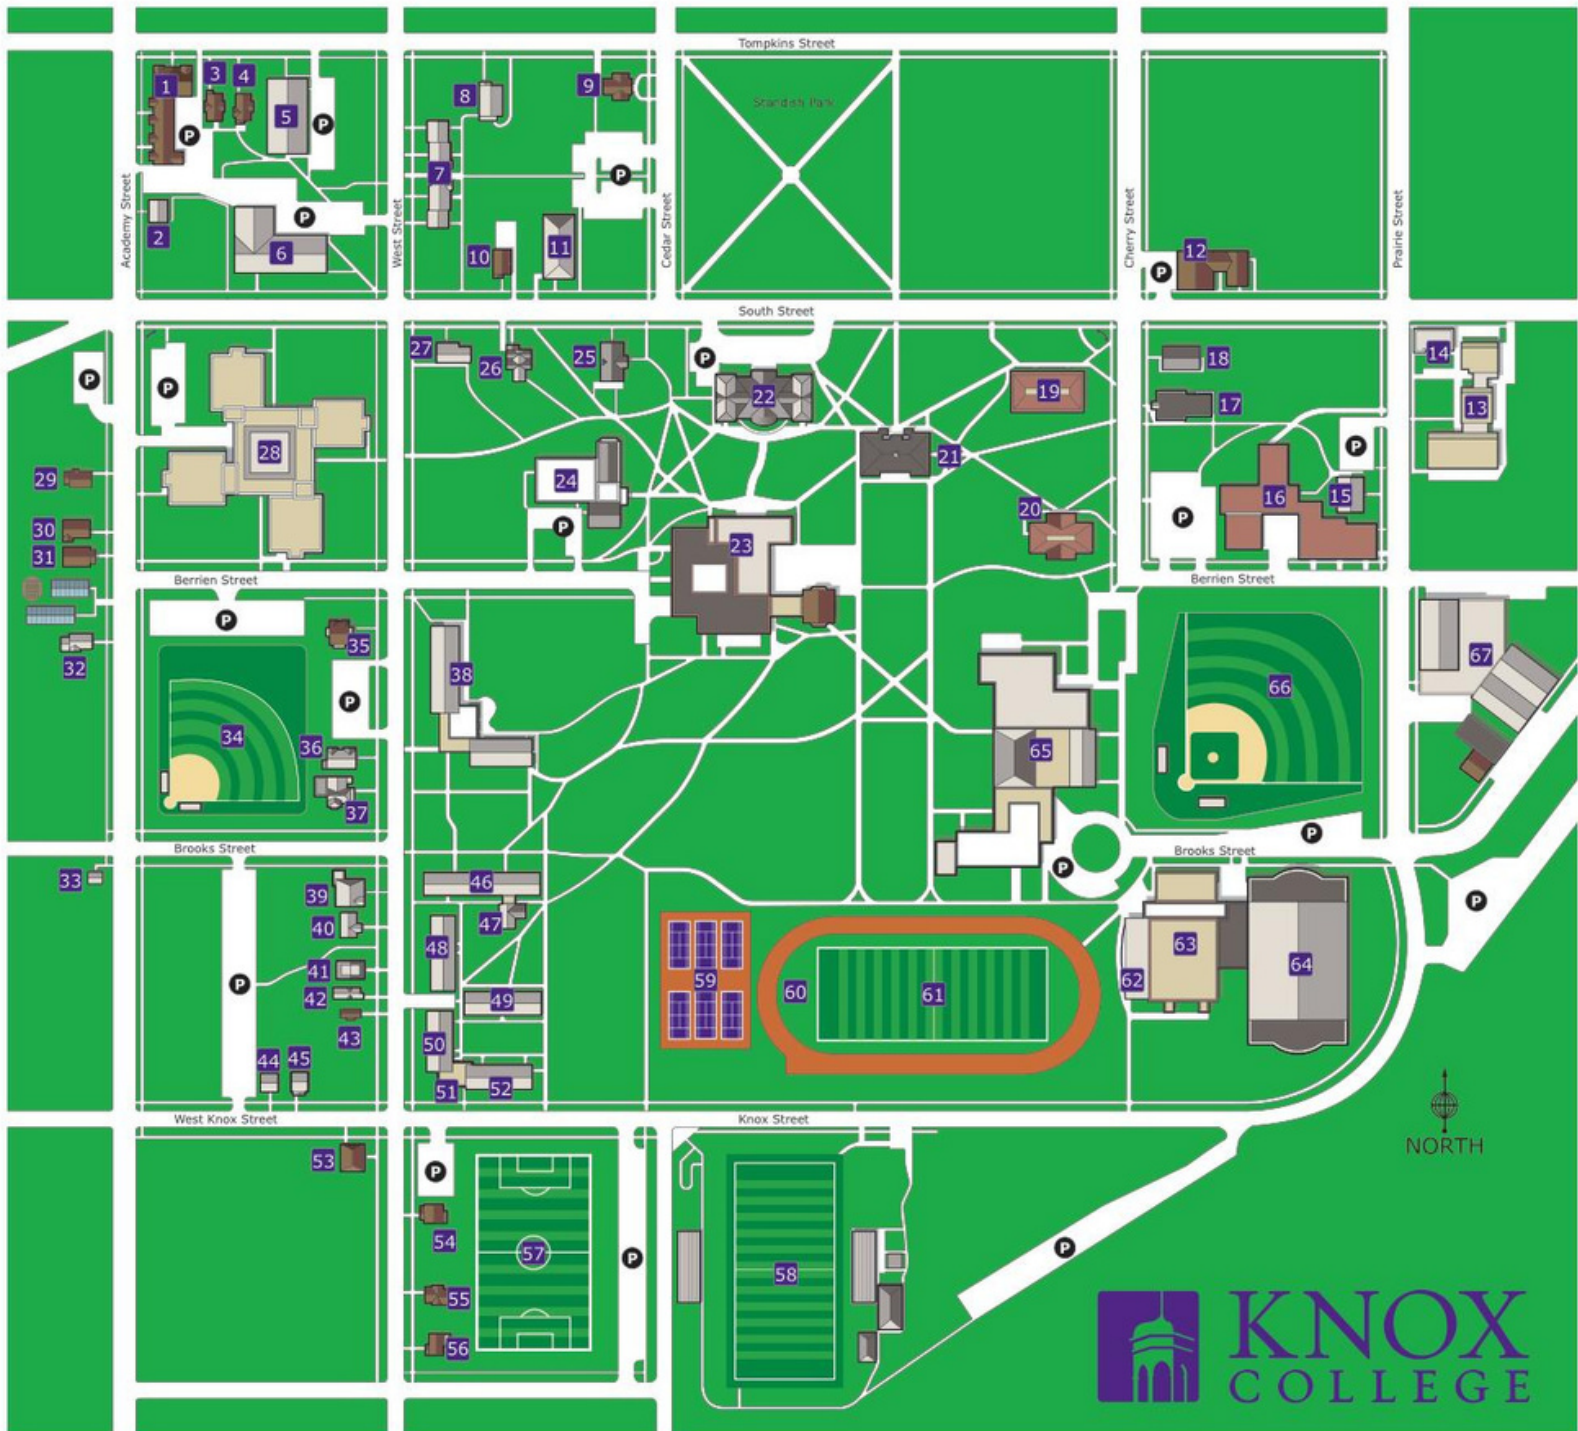

Gender-Inclusive Bathroom Map

Knox College – last updated: June 2023

GN - Gender neutral or gender inclusive

ADA - compliant with the Americans with Disabilities Act; Accessible bathrooms

Academic & Administrative Buildings, Open during Business Hours

- 15. Admin Services Building**2 single stalls, gender marked
- 22. Alumni Hall**1st and 3rd floor, 4 GN single stalls, ADA
- 12. Borzello Hall**.....East side, single stall
- 65. Center for the Fine Arts**.....1st floor, GN single stall, next to Kresge, ADA
- 36. Center for Teaching and Learning**1st floor, GN single stall, ADA
- 14. Communications Office**2 single stalls, gender marked
- 19. George Davis Hall**.....1st floor, GN single stall
- 10. Gender & Sexuality Center**.....1st floor, GN single stall
- 51. Health and Counseling Center**1st floor, single stall, ADA
- 18. HOPE Center**.....Basement, 2 multi-stall GN bathrooms, ADA

Academic & Administrative Buildings [Continued] Open during Business Hours

- 27. Howard Wilson House**.....2 GN single stalls, ADA, *open for events or by request*
- 17. Old Jail**.....1st floor, unmarked single stall
- 21. Old Main**2nd Floor, 2 GN single stalls on the east and west sides of building
- 38. Post Lobby**.....1 single stall
- 24. Seymour Library** 1st floor, 2 GN single stalls
- 23. Seymour Union**.....1st floor, GN single stall, ADA, *open 24/7*
- 48. Share Shop (Conger-Neal Basement)**1 single stall
- 47. Sustainability Cottage**GN single stall, ADA
- 28. Umbeck Science-Mathematics Center**.....1st floor - B wing, GN multi-stall, ADA
- 67. Warehouse**single stall, ADA
- 13. Whitcomb Art Center**2 GN single stall on each floor, ADA